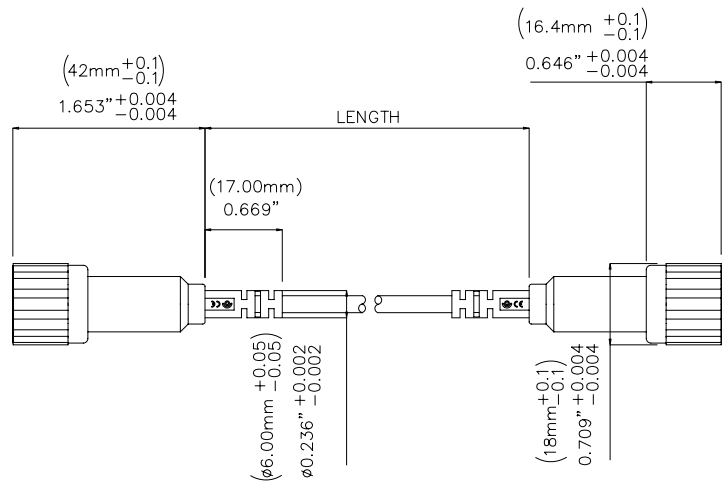

Models 72926
IEC Insulated BNC Male 50 ohm Cable

Features

- IEC Insulated BNC Male to BNC Male 50 ohm cable.

Materials

- Connector body: Nickel plated Brass
- Center Contact: Gold Plated Brass
- Dielectric: White PTFE

Ordering Information

Model: 72926-C-Length
Available Lengths: 40 inches (-40) or 80 inches (-80)

Specifications

Max Current	3 A Max
Max Voltage	500 V CAT I 150 V CAT III
Cable	50 Ω